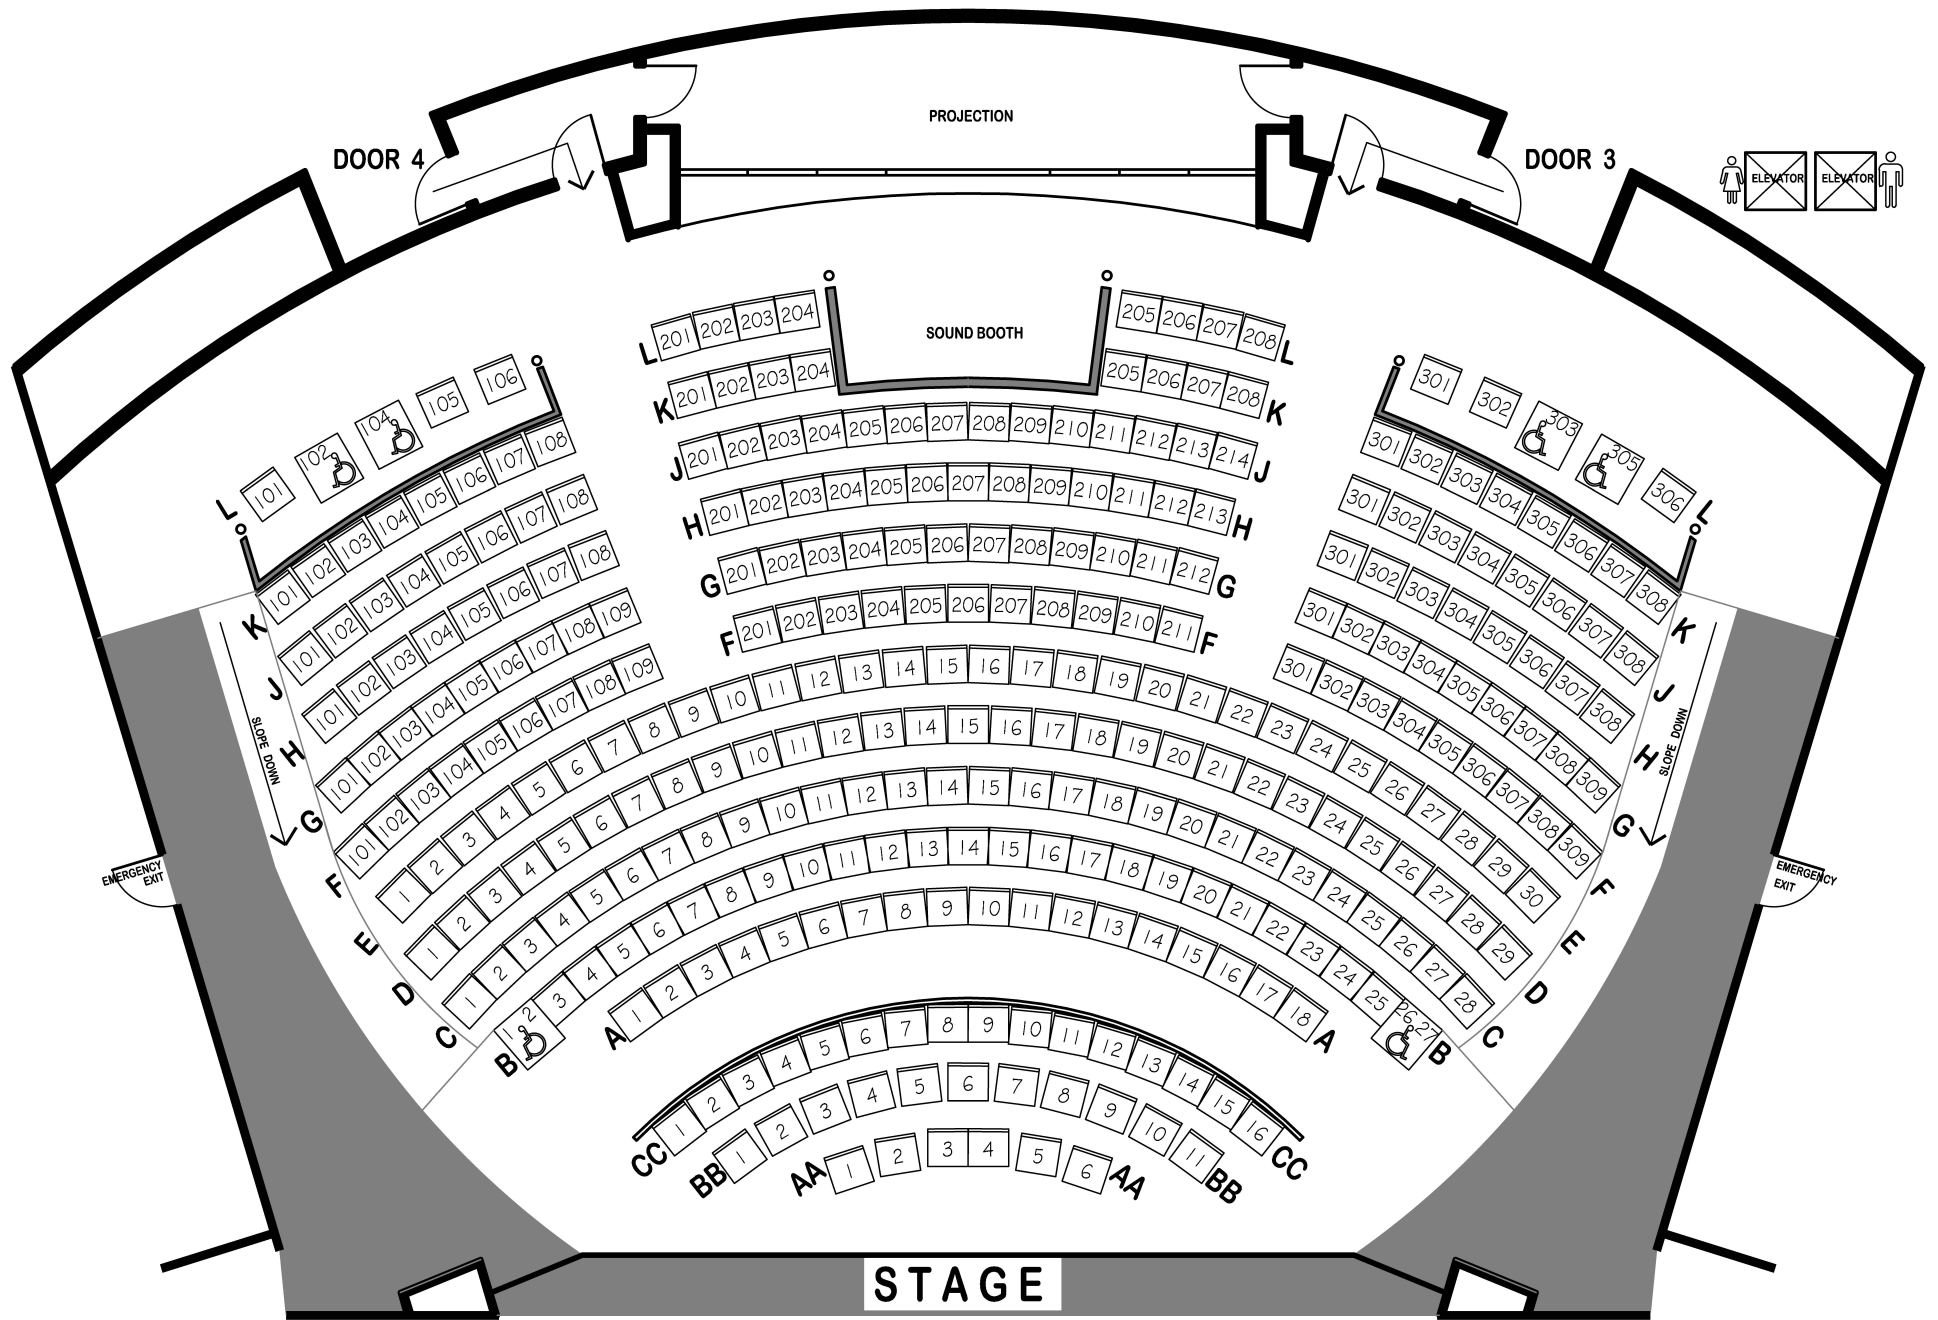

**PIPER REPERTORY THEATER BALCONY**

# LEVEL 1 LOBBY

# PIPER REPERTORY THEATER