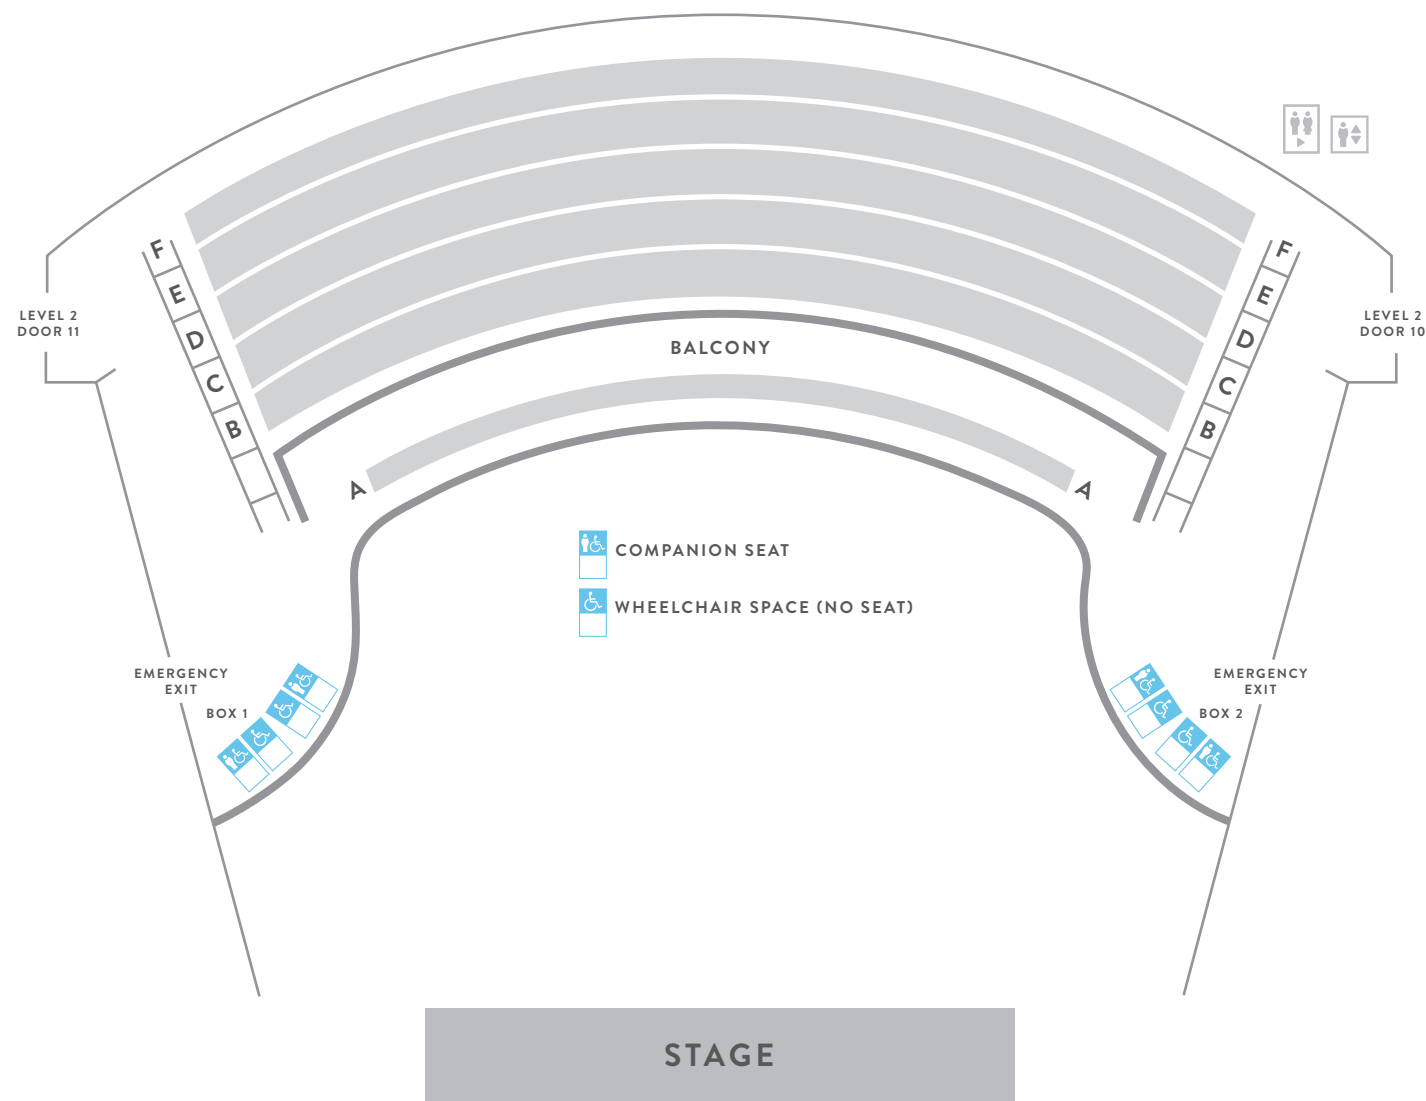

# Piper Repertory Theater - Mesa Arts Center

With Orchestra Pit Seating

With Orchestra Pit Seating

Without Orchestra Pit Seating

Without Orchestra Pit Seating