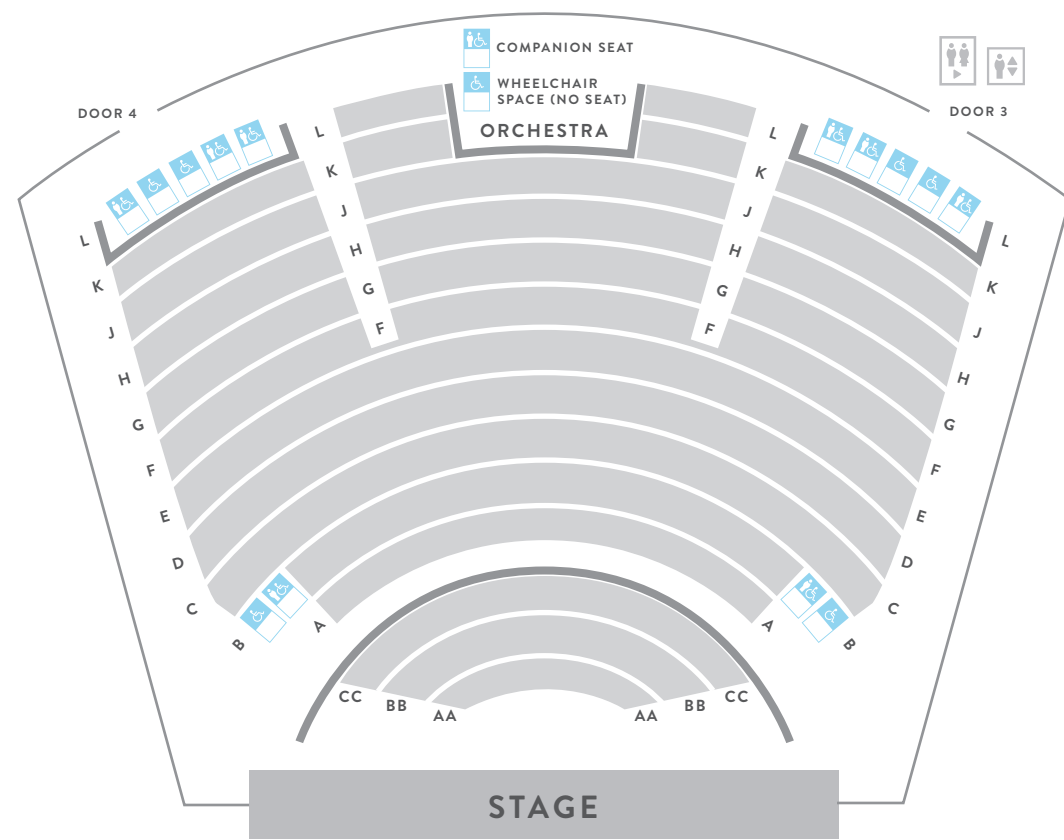

# Piper Repertory Theater - Mesa Arts Center

With Orchestra Pit Seating

With Orchestra Pit Seating

Without Orchestra Pit Seating

Without Orchestra Pit Seating