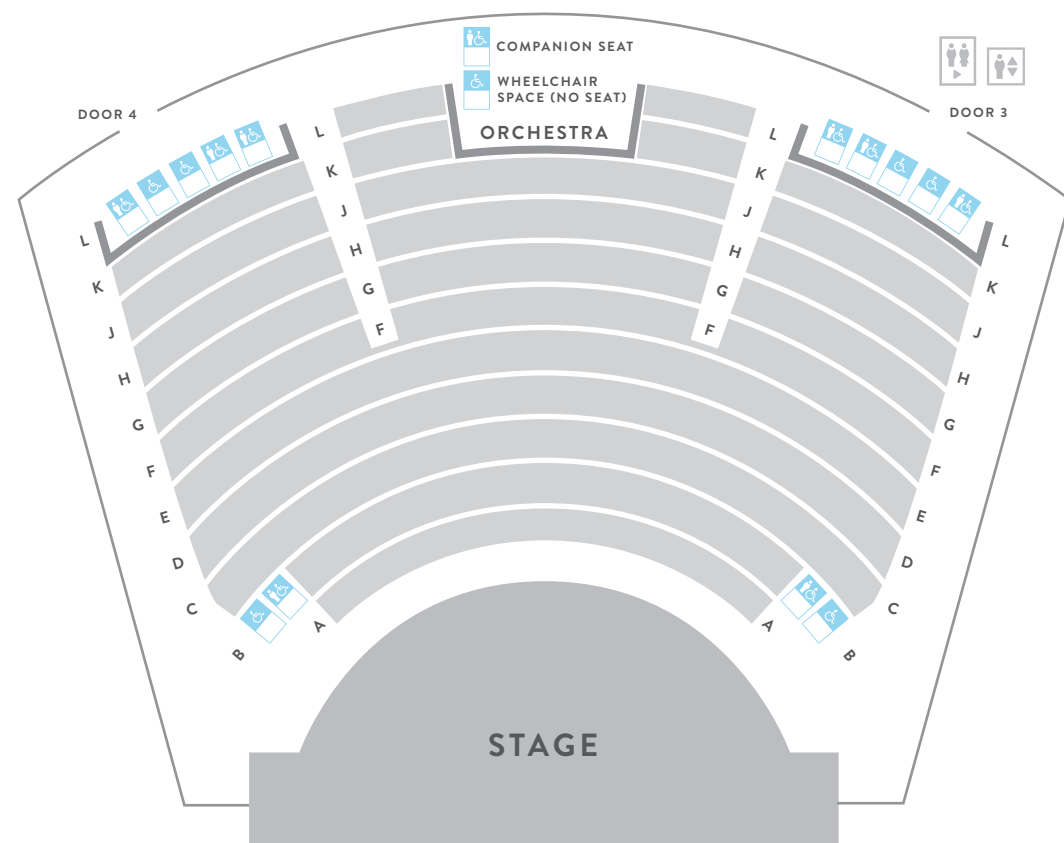

# Piper Repertory Theater - Mesa Arts Center

With Orchestra Pit Seating

With Orchestra Pit Seating

Without Orchestra Pit Seating

Without Orchestra Pit Seating