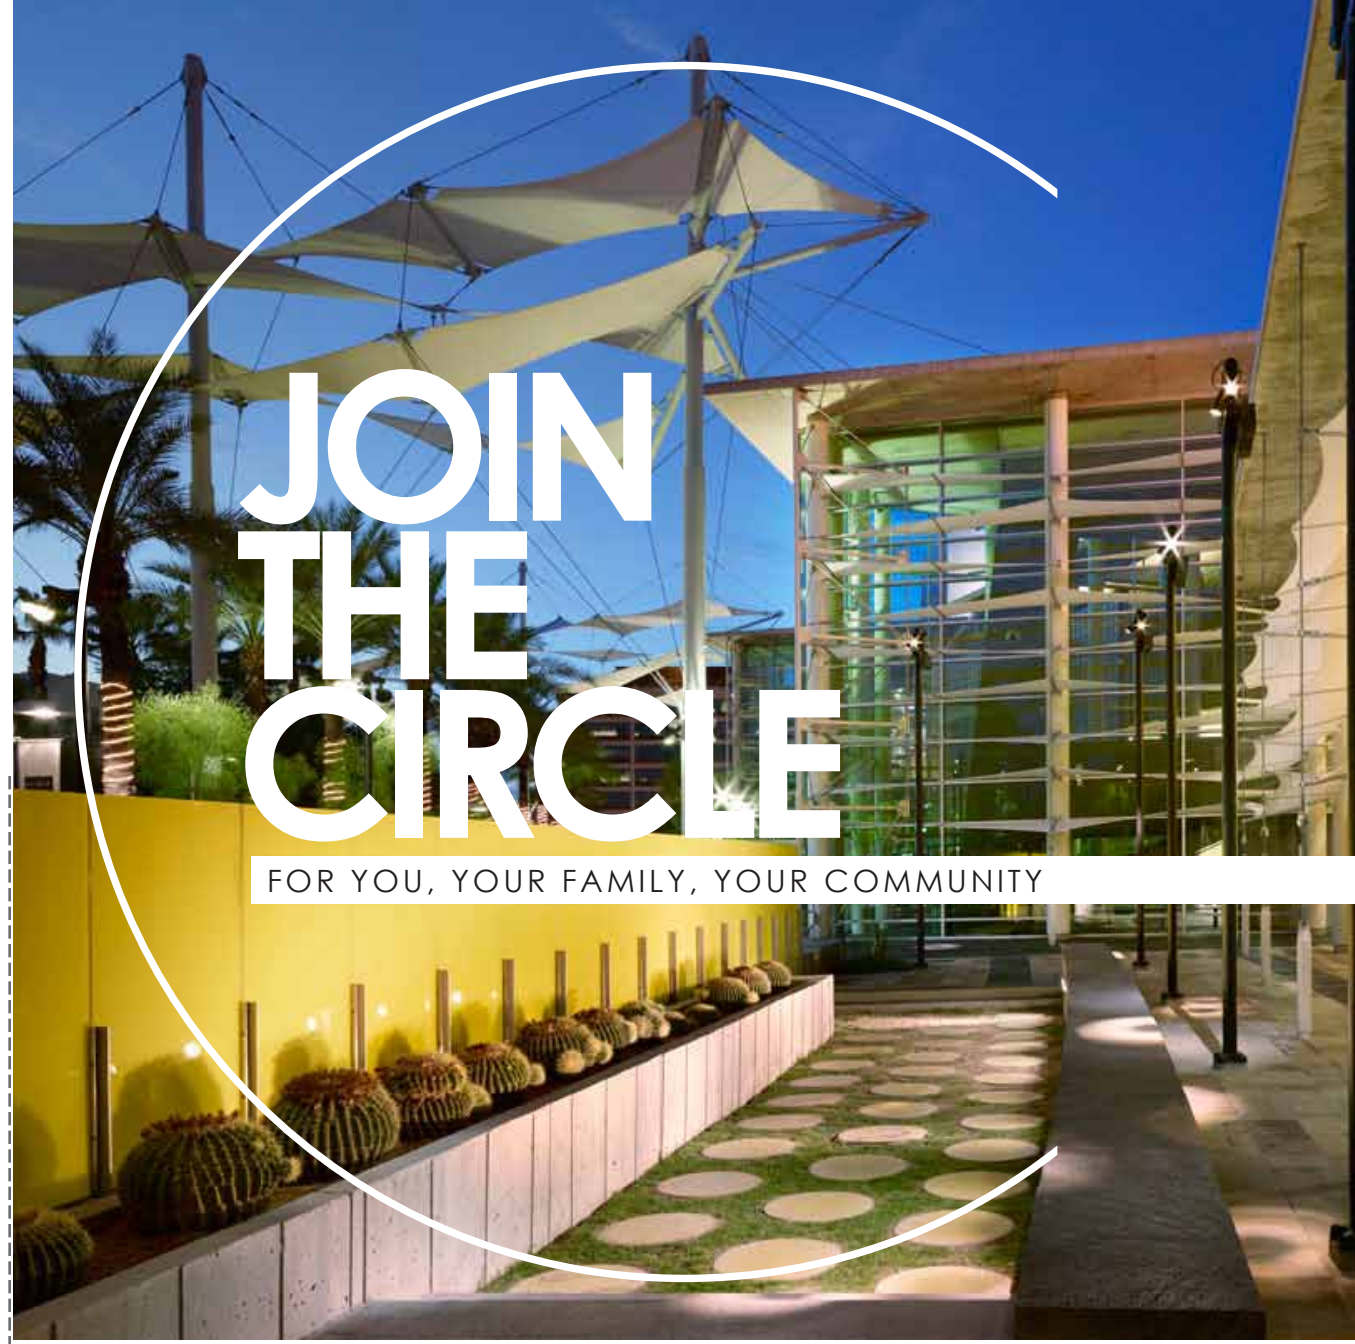

JOIN THE CIRCLE

MESA
ARTS
CENTER

FOR YOU, YOUR FAMILY, YOUR COMMUNITY

INTERNATIONAL AWARD WINNING VENUE

JOIN THE CIRCLE

FOR YOU, YOUR FAMILY, YOUR COMMUNITY

JOIN TODAY!

HELP SUSTAIN AND GROW MESA ARTS CENTER'S EDUCATION, OUTREACH AND ACCESS PROGRAMS.

Get on the inside track and to take advantage of special offers on the hundreds of shows, classes, and events that happen annually at Mesa Arts Center. Be the first to attend opening exhibitions at Mesa Contemporary Arts Museum. Receive special benefits, from behind-the-scenes tours to discounts on unique, hand-crafted art at The Store—an Artists Cooperative Gallery.