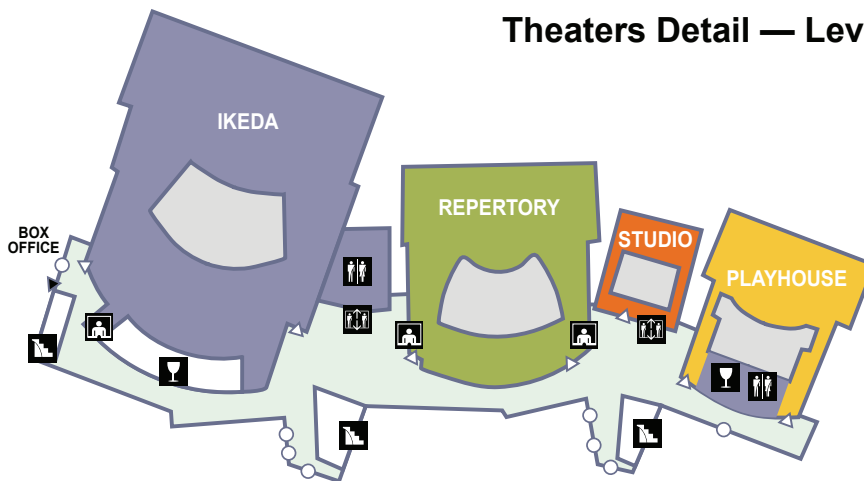

Mesa Arts Center Site Map

- 1 Tom and Janet Ikeda Theater
- 2 Virginia G. Piper Repertory Theater
- 3 Anita Cox Farnsworth Studio Theater
- 4 Nesbitt/Elliott Playhouse
- 5 Will Call
- 6 Bill and Jean Eaton Theater Lobby
- 7 Rhodes Family Theater Lobby
- 8 The Arizona Republic Garden
- 9 Friends of Mesa Arts Center Shadow Walk
- 10 Arroyo / Water Feature
- 11 Michael and Vicky Flatt Family Garden
- 12 Studios South
- 13 Joanie Flatt Family Drama Terrace
- 14 E.W. Gardner Family Amphitheater
- 15 Studios North / Registration / Box Office
- 16 Wells Fargo Bank Garden
- 17 MAC Store Artists Cooperative Gallery
- 18 Wilson and Ruby Dobson Lecture Hall
- 19 Wayne and Kathy Brown Sculpture Courtyard
- 20 Mesa Contemporary Arts Museum
- 21 George H. Fathauer Family Lobby
- 22 E.J. "Bert" and Elva Brown Family Plaza

Theaters Detail — Level 1

- Building Entrance
- ▶ Theater/Room Entrance
- Will Call
- Concessions
- Elevators
- Stairs
- Restrooms
- Assisted Access Restrooms on level 2 of theaters

Art Studios Detail

STUDIOS NORTH

LEVEL 1

- A Drawing and Painting Studio
- B Work Court
- C Printmaking Studio
- D Multi-Purpose Rooms
- E Registration Lobby
- F Mesa Arts Center Store
- G Shipping/Receiving

LEVEL 2

- A Jewelry Studio
- B Lapidary Studio
- C Welding/Sculpture Studio
- D Photography Studio
- E Jewelry Terrace
- F Security Office

LEVEL 3

- A Administrative Offices
- B Conference Room
- C Lobby

STUDIOS SOUTH

LEVEL 1

- H Glass Studio
- J Ceramic Sculpture Studio
- K Ceramic Studio
- L Kiln Court
- M Work Court
- N E.W. Gardner Family Amphitheater